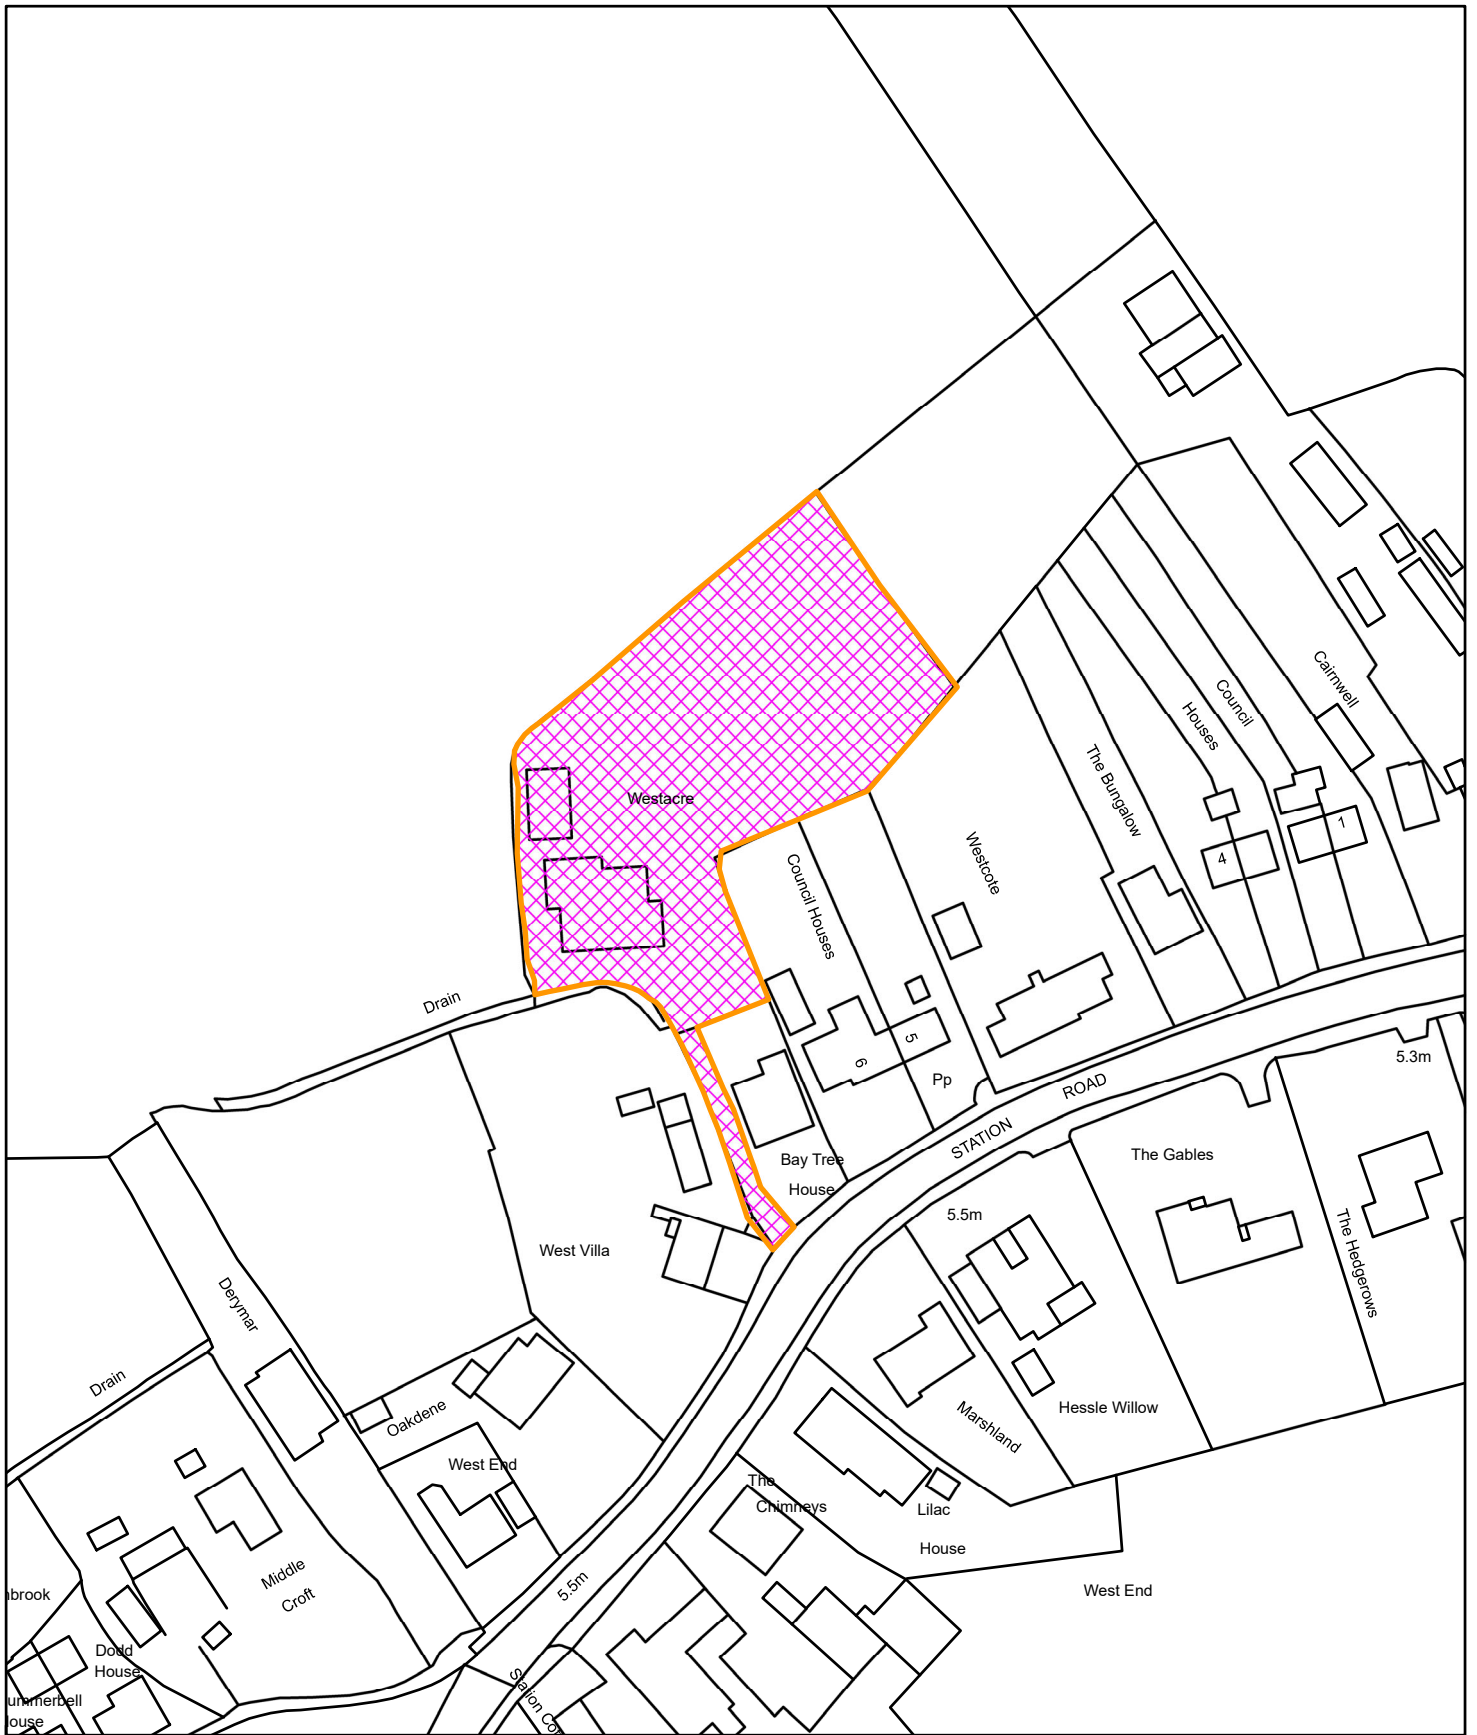

Westacre, Station Road, Wistow
2022/1081/COU

Reproduced from the Ordnance Survey mapping with the permission of Her Majesty's Stationary Office. Unauthorised reproduction infringes Crown Copyright and may lead to prosecution or civil proceedings © Crown Copyright
Selby District Council Licence No. 100018656
This copy has been produced specifically for Planning and Building Control purposes only.
No further copies may be made.

N

1:1,250